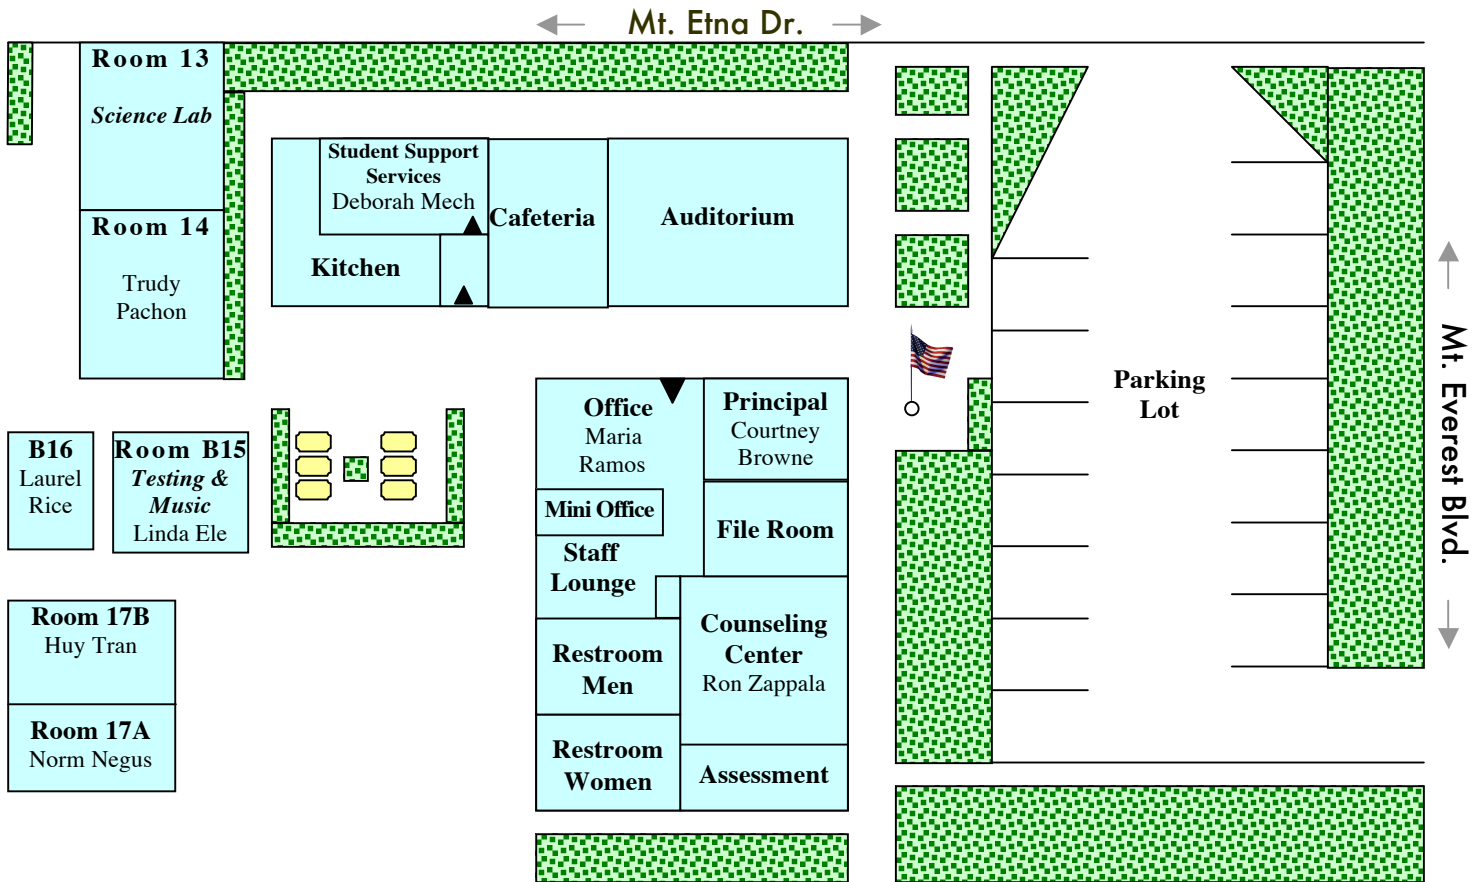

Mt. Everest Academy | Campus Map

Playground

Custodian Michael Goldwater Nick Castro	Room 1 Nancy Mullen Vivian Sink	Room 2 Kris Rodenberg	Room 3 Jim Greenwood
	Restroom Boys	Room 4 <i>Textbook Workroom</i> Suzanne Wilson	Room 5 <i>Library</i> Karen Iwamoto
Restroom Girls			Room 6 Eric Nielsen

Parent Room	Room 7 <i>Maker Space</i> Richard Choquette	Room 8 Daniel Spiegelberg	Room 9 Aaron Cate
Restroom Boys	Room 10 Linda Patterson	Room 11 Rachel Finney	Room 12 Brenna Battin
Restroom Girls			